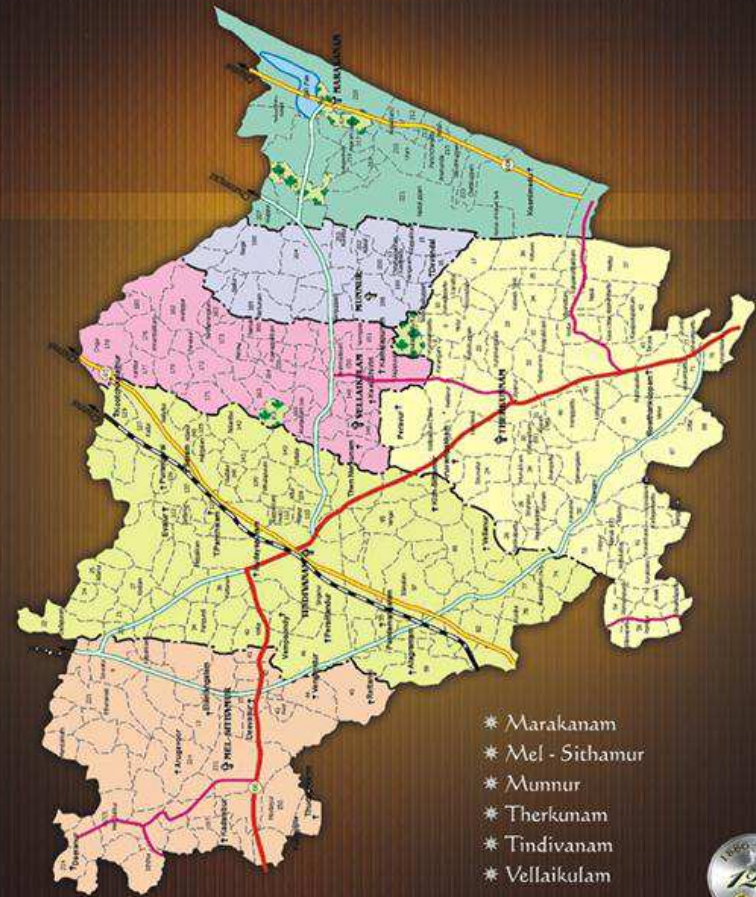

TINDIVANAM VICARIATE

- * Marakanam
- * Mel - Sithampur
- * Munnur
- * Therkunam
- * Tindivanam
- * Vellaikulam

OUR LADY OF MADURANAYAGHY PARISH MARAKANAM

TINDIVANAM VICARIATE

OUR LADY OF MADURANAYAGHY CHURCH, MARAKANAM